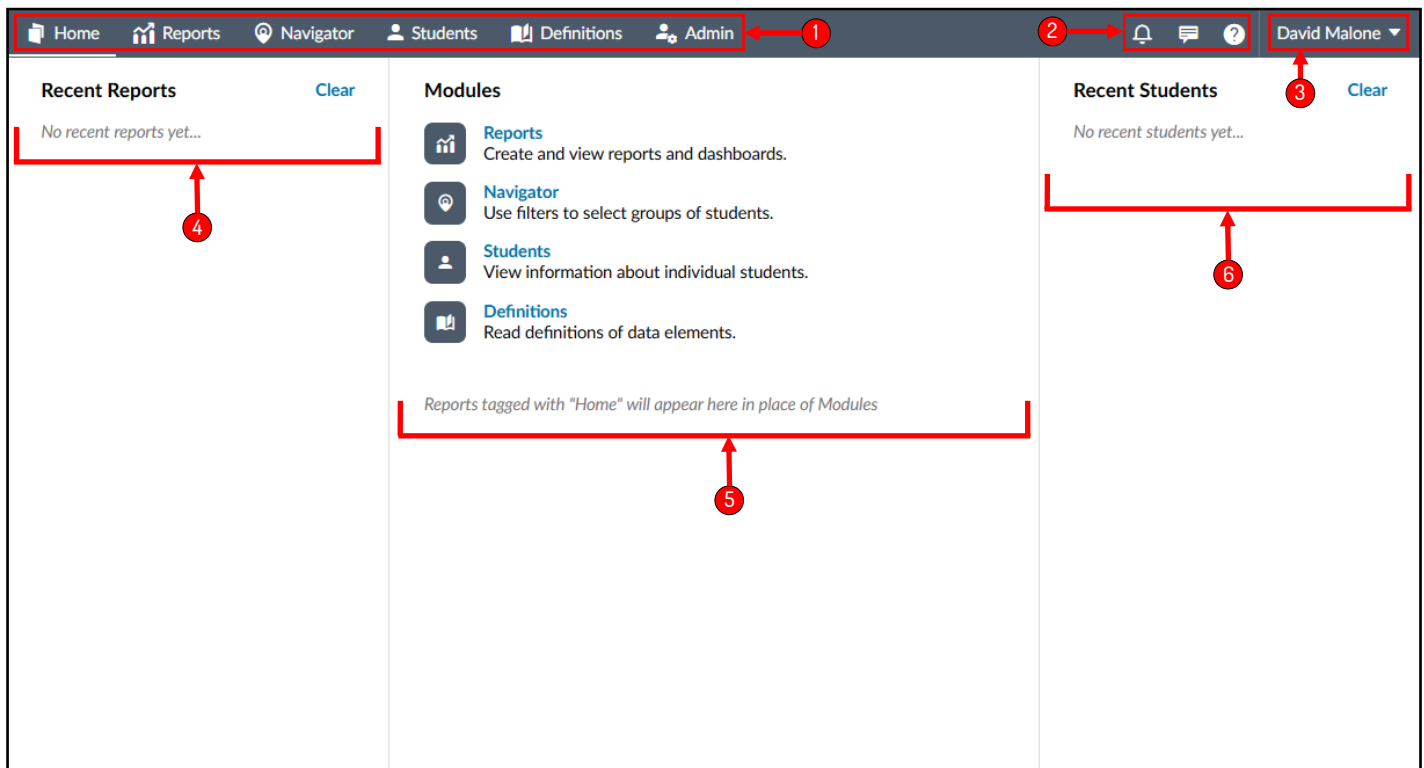

**Interface Basics—Home Screen**

- 1 **Shortcuts Bar:** Shortcuts for popular ZogoTech modules. Options will vary based upon user access level. These shortcuts duplicate the values that appear in the Modules pane. This shortcut bar will persist throughout each ZogoTech module.
- 2 **Notifications Bar:** Shortcuts for ZogoTech notifications, feedback submissions, and the system help menu. Notifications are not turned on at the moment. This shortcut bar will persist throughout each ZogoTech module.
- 3 **Current User/Group Selection/Preferences:** Identifies the currently logged-in user. If permitted, you can change your user group from this menu. Accessibility and Home Page preferences can be adjusted from this menu. This item will persist throughout the each ZogoTech module.
- 4 **Recent Reports:** Shortcuts for any recent reports the current user has accessed in the Reports module.
- 5 **System Modules:** Shortcuts for any the various system modules. Option may vary based upon user access level.
- 6 **Recent Students:** Shortcuts for any recent students the current user has accessed in the Navigator module.