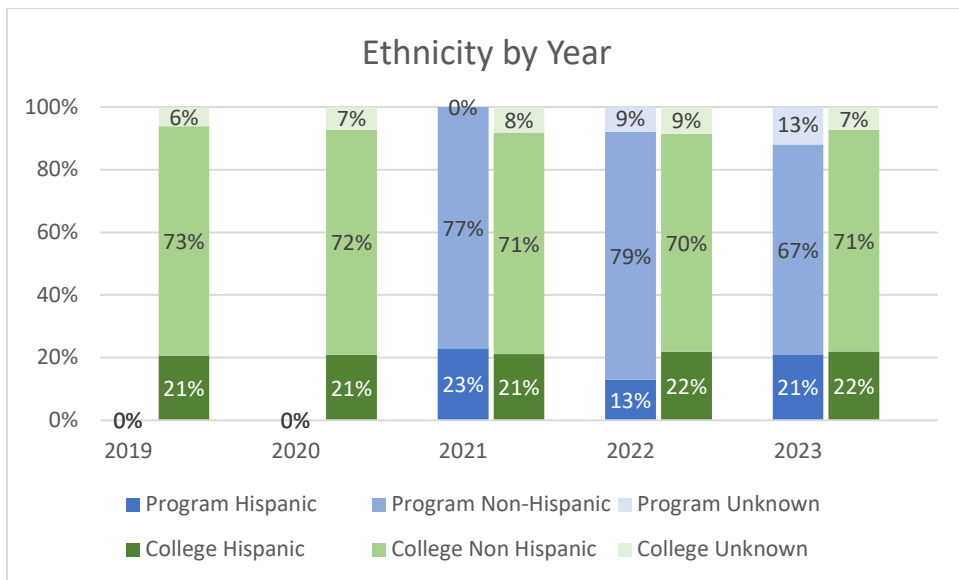

**Collin County Community College District
Program Review 2023-2024**

Unduplicated Enrollment in Courses by Term
Academic Years 2018-2019 through 2022-2023

Term	Count of Enrolled Program Majors
Academic Year 2017-2018	
Fall 2018	-
Spring 2019	-
Summer 2019	-
Academic Year 2018-2019	
Fall 2019	-
Spring 2020	-
Summer 2020	-
Academic Year 2019-2020	
Fall 2020	-
Spring 2021	5
Summer 2021	8
Academic Year 2020-2021	
Fall 2021	27
Spring 2022	30
Summer 2022	13
Academic Year 2021-2022	
Fall 2022	40
Spring 2023	49
Summer 2023	22

Note: Students counted for this measure were enrolled at Collin during the specified term and are identified based on their declared major in ZogoTech.

Race by Year

	2019	2020	2021	2022	2023
College White	59%	59%	57%	56%	54%
College Not Reported or Unknown	8%	8%	9%	9%	9%
College Native Hawaiian or Pacific Islander	0%	0%	0%	0%	0%
College Multiple Races	6%	6%	6%	6%	6%
College Black or African American	13%	12%	13%	13%	13%
College Asian	13%	14%	14%	15%	16%
College American Indian or Alaskan Native	1%	1%	1%	1%	2%
Program White	0%	0%	39%	60%	57%
Program Not Reported or Unknown	0%	0%	0%	1%	14%
Program Native Hawaiian or Pacific Islander	0%	0%	0%	0%	1%
Program Multiple Races	0%	0%	8%	13%	6%
Program Black or African American	0%	0%	31%	13%	12%
Program Asian	0%	0%	23%	13%	11%
Program American Indian or Alaskan Native	0%	0%	0%	0%	0%