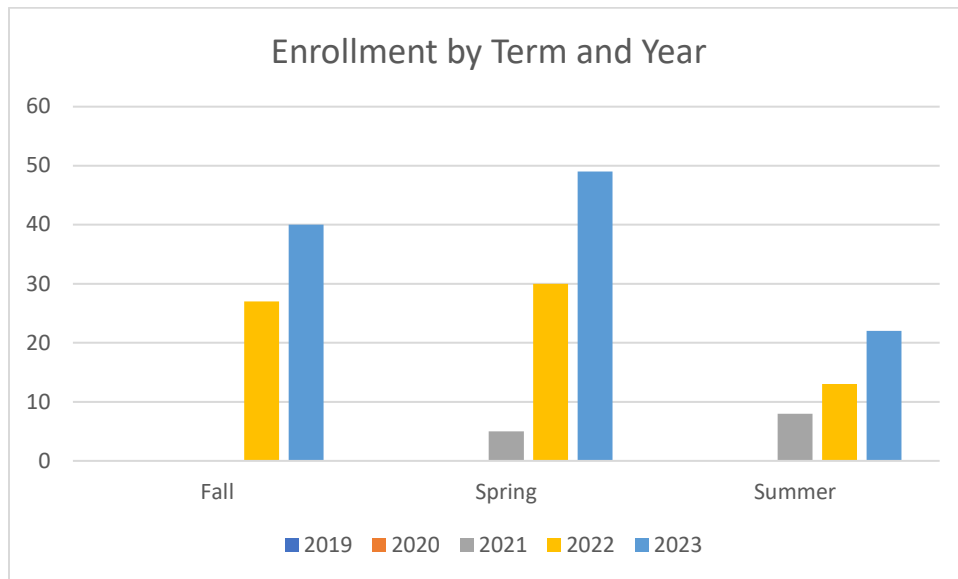

**Collin County Community College District
Program Review 2023-2024**

Unduplicated Enrollment in Courses by Term
Academic Years 2018-2019 through 2022-2023

Term	Count of Enrolled Program Majors
Academic Year 2017-2018	
Fall 2018	-
Spring 2019	-
Summer 2019	-
Academic Year 2018-2019	
Fall 2019	-
Spring 2020	-
Summer 2020	-
Academic Year 2019-2020	
Fall 2020	-
Spring 2021	5
Summer 2021	8
Academic Year 2020-2021	
Fall 2021	27
Spring 2022	30
Summer 2022	13
Academic Year 2021-2022	
Fall 2022	40
Spring 2023	49
Summer 2023	22

Note: Students counted for this measure were enrolled at Collin during the specified term and are identified based on their declared major in ZogoTech.

Race by Year

	2019	2020	2021	2022	2023
College White	59%	59%	57%	56%	54%
College Not Reported or Unknown	8%	8%	9%	9%	9%
College Native Hawaiian or Pacific Islander	0%	0%	0%	0%	0%
College Multiple Races	6%	6%	6%	6%	6%
College Black or African American	13%	12%	13%	13%	13%
College Asian	13%	14%	14%	15%	16%
College American Indian or Alaskan Native	1%	1%	1%	1%	2%
Program White	0%	0%	39%	60%	57%
Program Not Reported or Unknown	0%	0%	0%	1%	14%
Program Native Hawaiian or Pacific Islander	0%	0%	0%	0%	1%
Program Multiple Races	0%	0%	8%	13%	6%
Program Black or African American	0%	0%	31%	13%	12%
Program Asian	0%	0%	23%	13%	11%
Program American Indian or Alaskan Native	0%	0%	0%	0%	0%