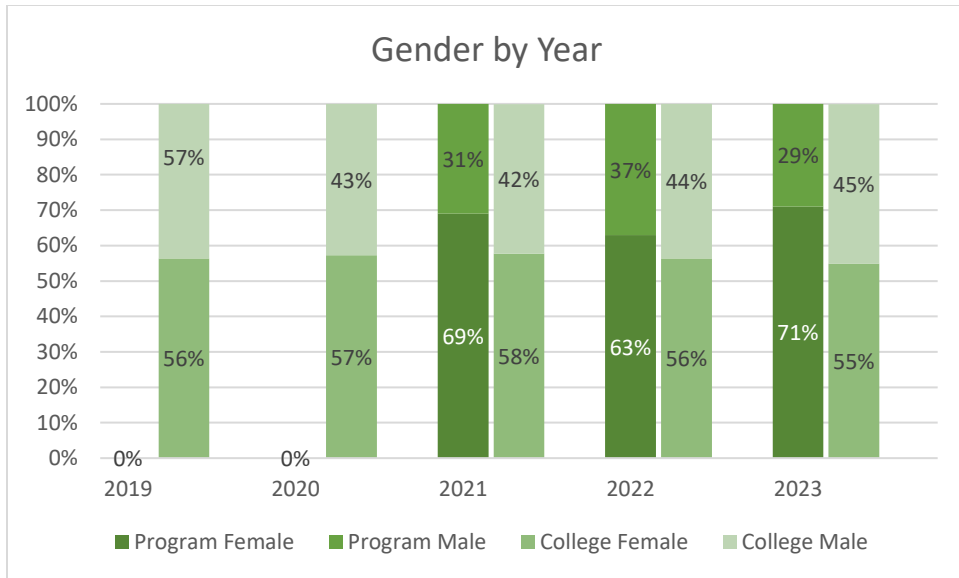

**Collin County Community College District
Program Review 2023-2024**

Unduplicated Enrollment in Courses by Term
Academic Years 2018-2019 through 2022-2023

Term	Count of Enrolled Program Majors
Academic Year 2017-2018	
Fall 2018	-
Spring 2019	-
Summer 2019	-
Academic Year 2018-2019	
Fall 2019	-
Spring 2020	-
Summer 2020	-
Academic Year 2019-2020	
Fall 2020	-
Spring 2021	5
Summer 2021	8
Academic Year 2020-2021	
Fall 2021	27
Spring 2022	30
Summer 2022	13
Academic Year 2021-2022	
Fall 2022	40
Spring 2023	49
Summer 2023	22

Note: Students counted for this measure were enrolled at Collin during the specified term and are identified based on their declared major in ZogoTech.

Race by Year

	2019	2020	2021	2022	2023
College White	59%	59%	57%	56%	54%
College Not Reported or Unknown	8%	8%	9%	9%	9%
College Native Hawaiian or Pacific Islander	0%	0%	0%	0%	0%
College Multiple Races	6%	6%	6%	6%	6%
College Black or African American	13%	12%	13%	13%	13%
College Asian	13%	14%	14%	15%	16%
College American Indian or Alaskan Native	1%	1%	1%	1%	2%
Program White	0%	0%	39%	60%	57%
Program Not Reported or Unknown	0%	0%	0%	1%	14%
Program Native Hawaiian or Pacific Islander	0%	0%	0%	0%	1%
Program Multiple Races	0%	0%	8%	13%	6%
Program Black or African American	0%	0%	31%	13%	12%
Program Asian	0%	0%	23%	13%	11%
Program American Indian or Alaskan Native	0%	0%	0%	0%	0%