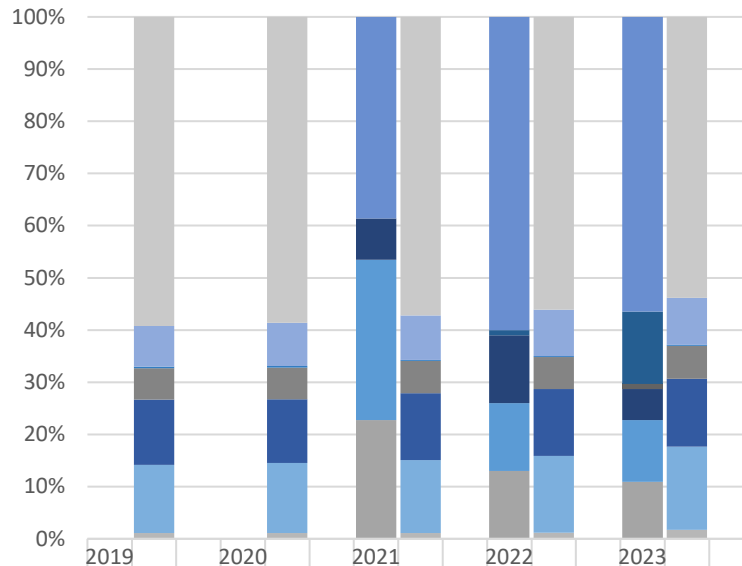

**Collin County Community College District
Program Review 2023-2024**

Unduplicated Enrollment in Courses by Term
Academic Years 2018-2019 through 2022-2023

Term	Count of Enrolled Program Majors
Academic Year 2017-2018	
Fall 2018	-
Spring 2019	-
Summer 2019	-
Academic Year 2018-2019	
Fall 2019	-
Spring 2020	-
Summer 2020	-
Academic Year 2019-2020	
Fall 2020	-
Spring 2021	5
Summer 2021	8
Academic Year 2020-2021	
Fall 2021	27
Spring 2022	30
Summer 2022	13
Academic Year 2021-2022	
Fall 2022	40
Spring 2023	49
Summer 2023	22

Note: Students counted for this measure were enrolled at Collin during the specified term and are identified based on their declared major in ZogoTech.

Race by Year

	2019	2020	2021	2022	2023
College White	59%	59%	57%	56%	54%
College Not Reported or Unknown	8%	8%	9%	9%	9%
College Native Hawaiian or Pacific Islander	0%	0%	0%	0%	0%
College Multiple Races	6%	6%	6%	6%	6%
College Black or African American	13%	12%	13%	13%	13%
College Asian	13%	14%	14%	15%	16%
College American Indian or Alaskan Native	1%	1%	1%	1%	2%
Program White	0%	0%	39%	60%	57%
Program Not Reported or Unknown	0%	0%	0%	1%	14%
Program Native Hawaiian or Pacific Islander	0%	0%	0%	0%	1%
Program Multiple Races	0%	0%	8%	13%	6%
Program Black or African American	0%	0%	31%	13%	12%
Program Asian	0%	0%	23%	13%	11%
Program American Indian or Alaskan Native	0%	0%	0%	0%	0%