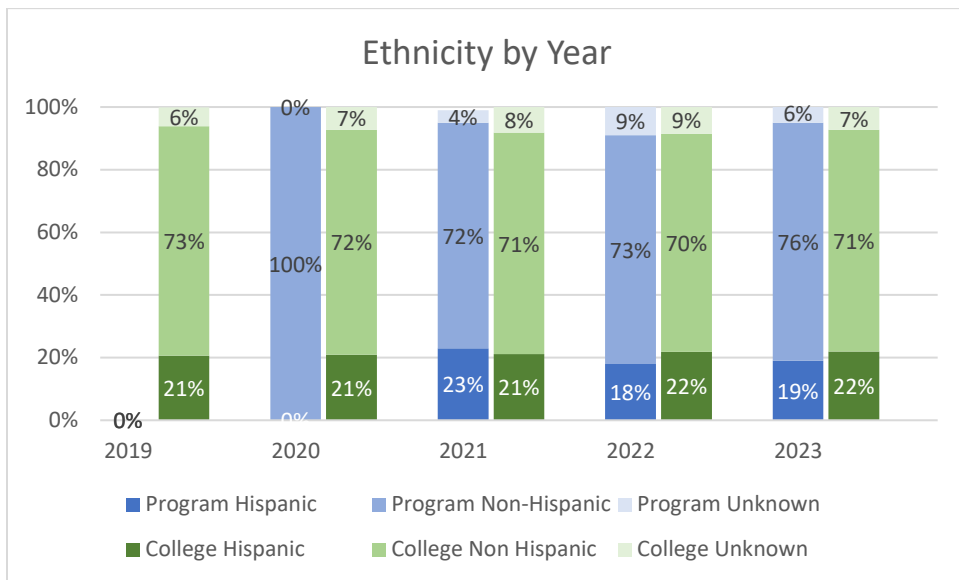

**Collin County Community College District
Program Review 2023-2024**

Unduplicated Enrollment in Courses by Term
Academic Years 2018-2019 through 2022-2023

Term	Count of Enrolled Program Majors
Academic Year 2017-2018	
Fall 2018	-
Spring 2019	-
Summer 2019	-
Academic Year 2018-2019	
Fall 2019	-
Spring 2020	-
Summer 2020	1
Academic Year 2019-2020	
Fall 2020	8
Spring 2021	28
Summer 2021	57
Academic Year 2020-2021	
Fall 2021	164
Spring 2022	142
Summer 2022	84
Academic Year 2021-2022	
Fall 2022	168
Spring 2023	161
Summer 2023	80

Note: Students counted for this measure were enrolled at Collin during the specified term and are identified based on their declared major in ZogoTech.

Race by Year

College White	59%	59%	57%	56%	54%
College Not Reported or Unknown	8%	8%	9%	9%	9%
College Native Hawaiian or Pacific Islander	0%	0%	0%	0%	0%
College Multiple Races	6%	6%	6%	6%	6%
College Black or African American	13%	12%	13%	13%	13%
College Asian	13%	14%	14%	15%	16%
College American Indian or Alaskan Native	1%	1%	1%	1%	2%
Program White	0%	0%	49%	53%	46%
Program Not Reported or Unknown	0%	0%	6%	5%	10%
Program Native Hawaiian or Pacific Islander	0%	0%	0%	0%	0%
Program Multiple Races	0%	0%	4%	4%	5%
Program Black or African American	0%	0%	19%	12%	13%
Program Asian	0%	100%	18%	25%	27%
Program American Indian or Alaskan Native	0%	0%	3%	1%	1%