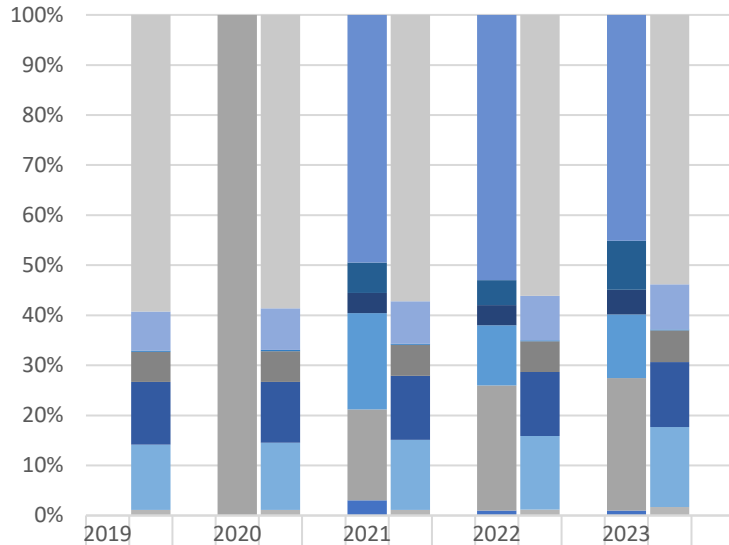

**Collin County Community College District
Program Review 2023-2024**

Unduplicated Enrollment in Courses by Term
Academic Years 2018-2019 through 2022-2023

Term	Count of Enrolled Program Majors
Academic Year 2017-2018	
Fall 2018	-
Spring 2019	-
Summer 2019	-
Academic Year 2018-2019	
Fall 2019	-
Spring 2020	-
Summer 2020	1
Academic Year 2019-2020	
Fall 2020	8
Spring 2021	28
Summer 2021	57
Academic Year 2020-2021	
Fall 2021	164
Spring 2022	142
Summer 2022	84
Academic Year 2021-2022	
Fall 2022	168
Spring 2023	161
Summer 2023	80

Note: Students counted for this measure were enrolled at Collin during the specified term and are identified based on their declared major in ZogoTech.

Race by Year

College White	59%	59%	57%	56%	54%
College Not Reported or Unknown	8%	8%	9%	9%	9%
College Native Hawaiian or Pacific Islander	0%	0%	0%	0%	0%
College Multiple Races	6%	6%	6%	6%	6%
College Black or African American	13%	12%	13%	13%	13%
College Asian	13%	14%	14%	15%	16%
College American Indian or Alaskan Native	1%	1%	1%	1%	2%
Program White	0%	0%	49%	53%	46%
Program Not Reported or Unknown	0%	0%	6%	5%	10%
Program Native Hawaiian or Pacific Islander	0%	0%	0%	0%	0%
Program Multiple Races	0%	0%	4%	4%	5%
Program Black or African American	0%	0%	19%	12%	13%
Program Asian	0%	100%	18%	25%	27%
Program American Indian or Alaskan Native	0%	0%	3%	1%	1%