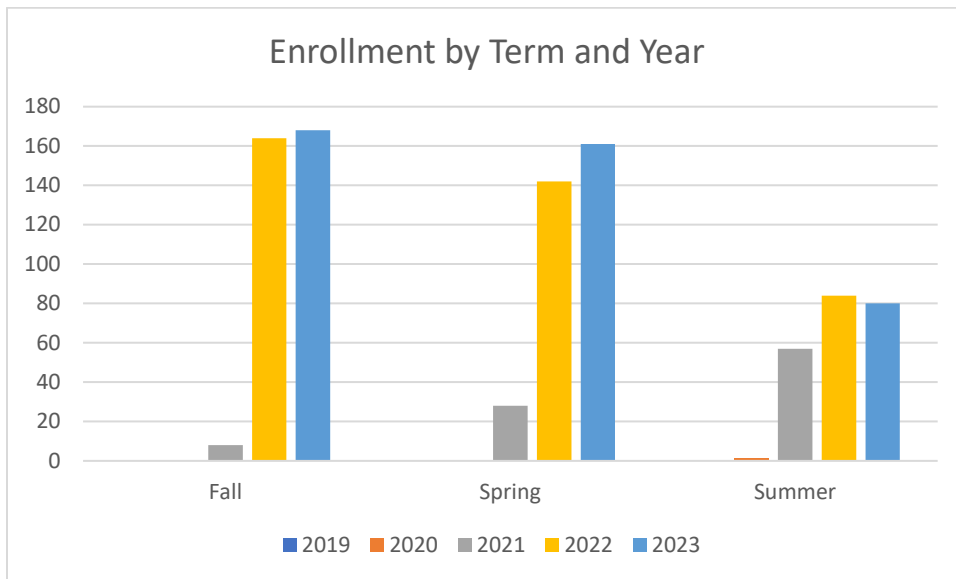

**Collin County Community College District
Program Review 2023-2024**

Unduplicated Enrollment in Courses by Term
Academic Years 2018-2019 through 2022-2023

Term	Count of Enrolled Program Majors
Academic Year 2017-2018	
Fall 2018	-
Spring 2019	-
Summer 2019	-
Academic Year 2018-2019	
Fall 2019	-
Spring 2020	-
Summer 2020	1
Academic Year 2019-2020	
Fall 2020	8
Spring 2021	28
Summer 2021	57
Academic Year 2020-2021	
Fall 2021	164
Spring 2022	142
Summer 2022	84
Academic Year 2021-2022	
Fall 2022	168
Spring 2023	161
Summer 2023	80

Note: Students counted for this measure were enrolled at Collin during the specified term and are identified based on their declared major in ZogoTech.