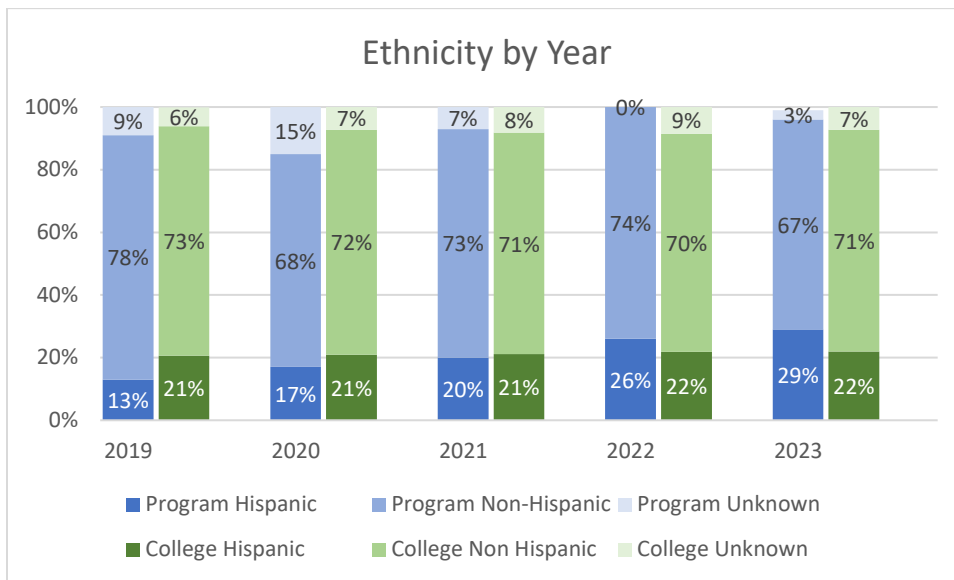

**Collin County Community College District
Program Review 2023-2024**

Unduplicated Enrollment in Courses by Term
Academic Years 2018-2019 through 2022-2023

Term	Count of Enrolled Program Majors
Academic Year 2017-2018	
Fall 2018	43
Spring 2019	48
Summer 2019	20
Academic Year 2018-2019	
Fall 2019	43
Spring 2020	37
Summer 2020	19
Academic Year 2019-2020	
Fall 2020	25
Spring 2021	41
Summer 2021	30
Academic Year 2020-2021	
Fall 2021	19
Spring 2022	20
Summer 2022	19
Academic Year 2021-2022	
Fall 2022	22
Spring 2023	41
Summer 2023	29

Note: Students counted for this measure were enrolled at Collin during the specified term and are identified based on their declared major in ZogoTech.

Race by Year

	2019	2020	2021	2022	2023
College White	59%	59%	57%	56%	54%
College Not Reported or Unknown	8%	8%	9%	9%	9%
College Native Hawaiian or Pacific Islander	0%	0%	0%	0%	0%
College Multiple Races	6%	6%	6%	6%	6%
College Black or African American	13%	12%	13%	13%	13%
College Asian	13%	14%	14%	15%	16%
College American Indian or Alaskan Native	1%	1%	1%	1%	2%
Program White	89%	64%	63%	62%	64%
Program Not Reported or Unknown	6%	6%	13%	12%	10%
Program Native Hawaiian or Pacific Islander	0%	0%	0%	0%	0%
Program Multiple Races	10%	5%	2%	5%	14%
Program Black or African American	17%	10%	7%	10%	4%
Program Asian	8%	15%	16%	10%	8%
Program American Indian or Alaskan Native	0%	0%	0%	0%	0%