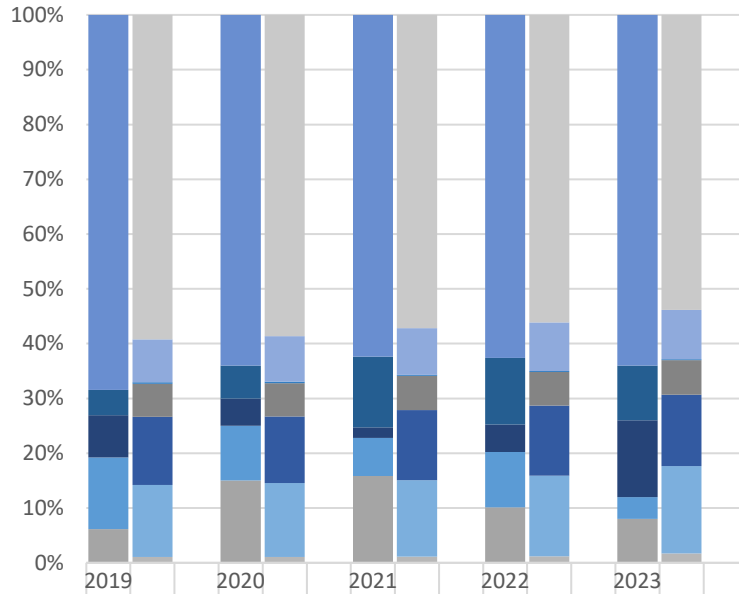

**Collin County Community College District
Program Review 2023-2024**

Unduplicated Enrollment in Courses by Term
Academic Years 2018-2019 through 2022-2023

Term	Count of Enrolled Program Majors
Academic Year 2017-2018	
Fall 2018	43
Spring 2019	48
Summer 2019	20
Academic Year 2018-2019	
Fall 2019	43
Spring 2020	37
Summer 2020	19
Academic Year 2019-2020	
Fall 2020	25
Spring 2021	41
Summer 2021	30
Academic Year 2020-2021	
Fall 2021	19
Spring 2022	20
Summer 2022	19
Academic Year 2021-2022	
Fall 2022	22
Spring 2023	41
Summer 2023	29

Note: Students counted for this measure were enrolled at Collin during the specified term and are identified based on their declared major in ZogoTech.

Race by Year

	2019	2020	2021	2022	2023
College White	59%	59%	57%	56%	54%
College Not Reported or Unknown	8%	8%	9%	9%	9%
College Native Hawaiian or Pacific Islander	0%	0%	0%	0%	0%
College Multiple Races	6%	6%	6%	6%	6%
College Black or African American	13%	12%	13%	13%	13%
College Asian	13%	14%	14%	15%	16%
College American Indian or Alaskan Native	1%	1%	1%	1%	2%
Program White	89%	64%	63%	62%	64%
Program Not Reported or Unknown	6%	6%	13%	12%	10%
Program Native Hawaiian or Pacific Islander	0%	0%	0%	0%	0%
Program Multiple Races	10%	5%	2%	5%	14%
Program Black or African American	17%	10%	7%	10%	4%
Program Asian	8%	15%	16%	10%	8%
Program American Indian or Alaskan Native	0%	0%	0%	0%	0%