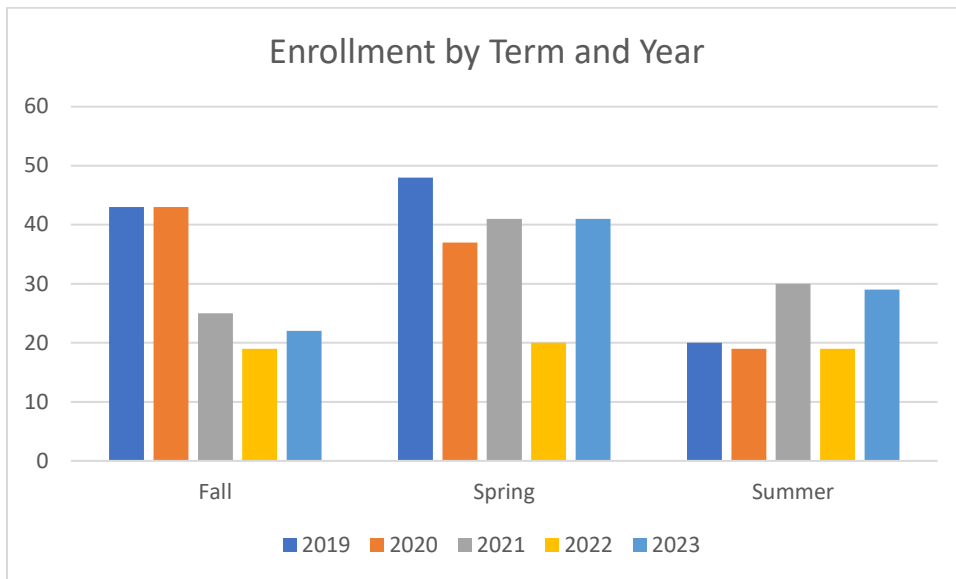

**Collin County Community College District
Program Review 2023-2024**

Unduplicated Enrollment in Courses by Term
Academic Years 2018-2019 through 2022-2023

Term	Count of Enrolled Program Majors
Academic Year 2017-2018	
Fall 2018	43
Spring 2019	48
Summer 2019	20
Academic Year 2018-2019	
Fall 2019	43
Spring 2020	37
Summer 2020	19
Academic Year 2019-2020	
Fall 2020	25
Spring 2021	41
Summer 2021	30
Academic Year 2020-2021	
Fall 2021	19
Spring 2022	20
Summer 2022	19
Academic Year 2021-2022	
Fall 2022	22
Spring 2023	41
Summer 2023	29

Note: Students counted for this measure were enrolled at Collin during the specified term and are identified based on their declared major in ZogoTech.

Race by Year

	2019	2020	2021	2022	2023
College White	59%	59%	57%	56%	54%
College Not Reported or Unknown	8%	8%	9%	9%	9%
College Native Hawaiian or Pacific Islander	0%	0%	0%	0%	0%
College Multiple Races	6%	6%	6%	6%	6%
College Black or African American	13%	12%	13%	13%	13%
College Asian	13%	14%	14%	15%	16%
College American Indian or Alaskan Native	1%	1%	1%	1%	2%
Program White	89%	64%	63%	62%	64%
Program Not Reported or Unknown	6%	6%	13%	12%	10%
Program Native Hawaiian or Pacific Islander	0%	0%	0%	0%	0%
Program Multiple Races	10%	5%	2%	5%	14%
Program Black or African American	17%	10%	7%	10%	4%
Program Asian	8%	15%	16%	10%	8%
Program American Indian or Alaskan Native	0%	0%	0%	0%	0%