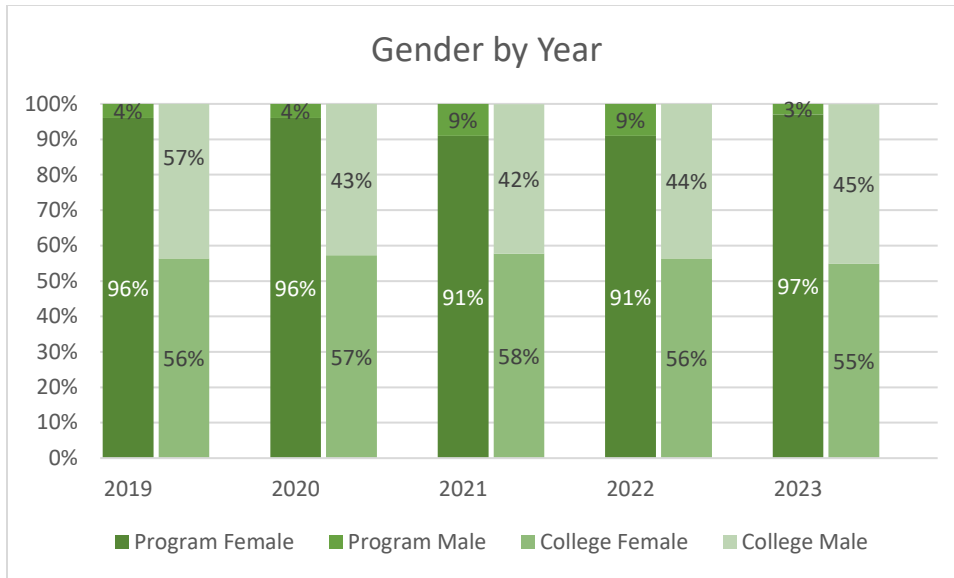

**Collin County Community College District
Program Review 2023-2024**

Unduplicated Enrollment in Courses by Term
Academic Years 2018-2019 through 2022-2023

Term	Count of Enrolled Program Majors
Academic Year 2017-2018	
Fall 2018	43
Spring 2019	48
Summer 2019	20
Academic Year 2018-2019	
Fall 2019	43
Spring 2020	37
Summer 2020	19
Academic Year 2019-2020	
Fall 2020	25
Spring 2021	41
Summer 2021	30
Academic Year 2020-2021	
Fall 2021	19
Spring 2022	20
Summer 2022	19
Academic Year 2021-2022	
Fall 2022	22
Spring 2023	41
Summer 2023	29

Note: Students counted for this measure were enrolled at Collin during the specified term and are identified based on their declared major in ZogoTech.

Race by Year

	2019	2020	2021	2022	2023
College White	59%	59%	57%	56%	54%
College Not Reported or Unknown	8%	8%	9%	9%	9%
College Native Hawaiian or Pacific Islander	0%	0%	0%	0%	0%
College Multiple Races	6%	6%	6%	6%	6%
College Black or African American	13%	12%	13%	13%	13%
College Asian	13%	14%	14%	15%	16%
College American Indian or Alaskan Native	1%	1%	1%	1%	2%
Program White	89%	64%	63%	62%	64%
Program Not Reported or Unknown	6%	6%	13%	12%	10%
Program Native Hawaiian or Pacific Islander	0%	0%	0%	0%	0%
Program Multiple Races	10%	5%	2%	5%	14%
Program Black or African American	17%	10%	7%	10%	4%
Program Asian	8%	15%	16%	10%	8%
Program American Indian or Alaskan Native	0%	0%	0%	0%	0%