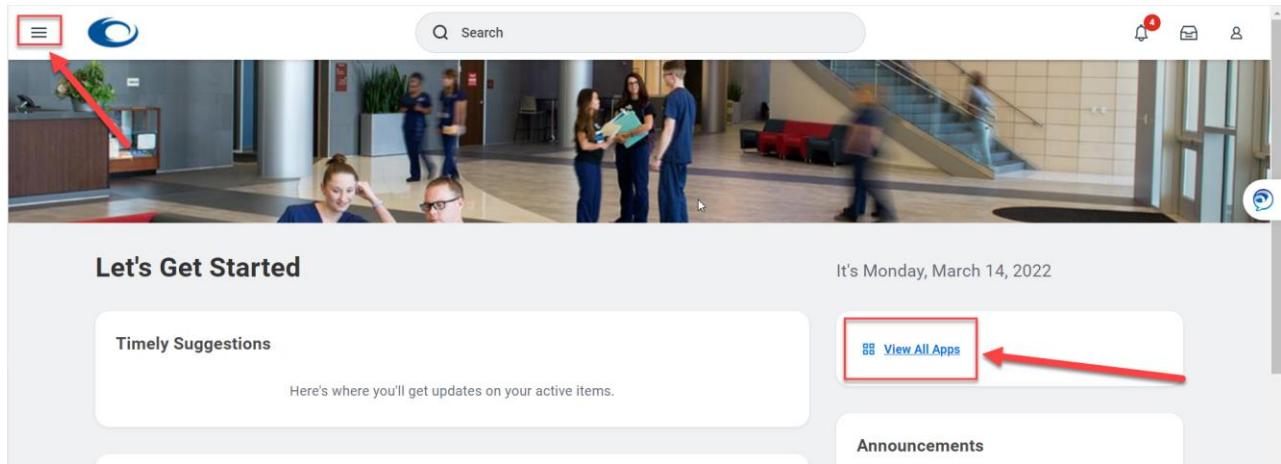

# WORKDAY INTERFACE

MARCH 11, 2022 UPDATE

1. The new Workday Interface was deployed in release 2022 R1 on 3/11/2022
2. To access your worklets, click on the 3 bars in upper left corner or, on the “View All Apps” link in the center of the page.

Note: With this new interface, Workday uses a technique called “Machine Learning” to understand what is important to you while searching Workday. Workday will learn your habits and techniques when looking for information.