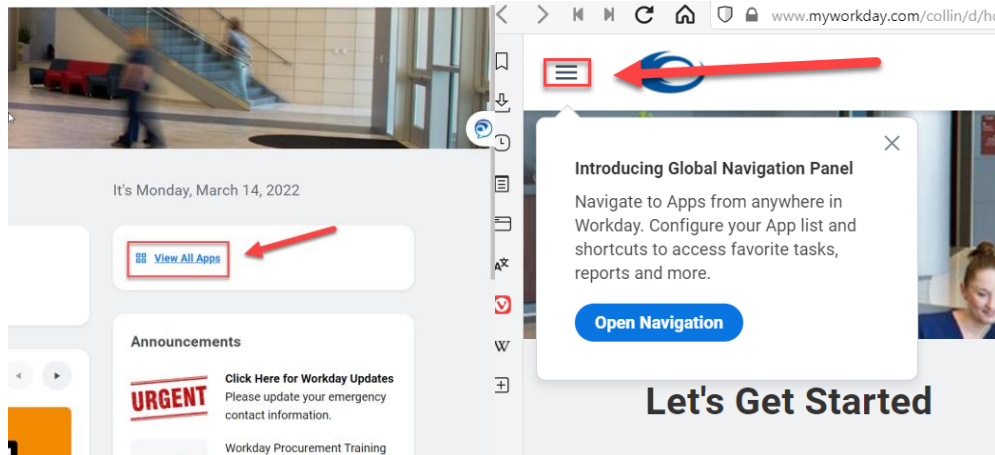

# WORKDAY INTERFACE

MARCH 11, 2022 UPDATE

1. The new Workday Interface was deployed in release 2022 R1 on 3/11/2022
2. To access your worklets, click on the 3 bars in upper left corner or, on the “View All Apps” link in the center of the page.

Note: With this new interface, Workday uses a technique called “Machine Learning” to understand what is important to you while searching Workday. Workday will learn your habits and techniques when looking for information.