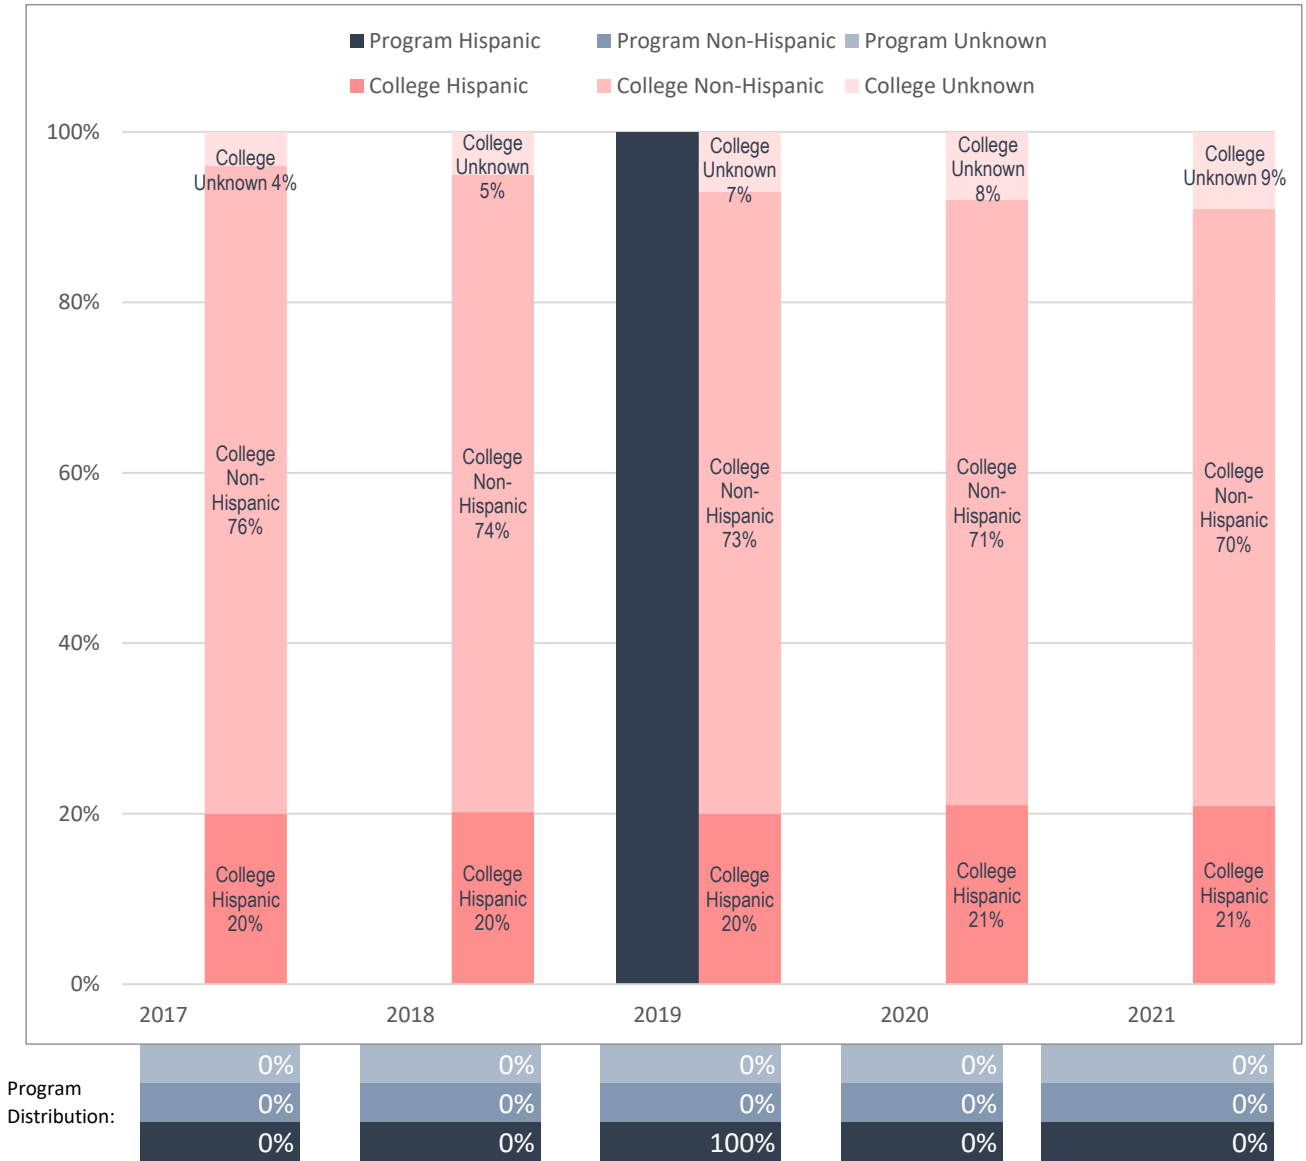

**Collin County Community College District
Program Review 2021 - 2022**

Unduplicated Student Enrollment by Program per Term
Academic Years 2017 - 2018 through 2020 - 2021

Veterinary Assistant

Term	Count of Enrolled Program Majors
Academic Year 2016 - 2017	
Fall 2016	0
Winter 2016	0
Spring 2017	0
Summer 2017	0
Academic Year 2017 - 2018	
Fall 2017	0
Winter 2017	0
Spring 2018	0
Summer 2018	0
Academic Year 2018 - 2019	
Fall 2018	0
Winter 2018	0
Spring 2019	1
Summer 2019	0
Academic Year 2019 - 2020	
Fall 2019	0
Spring 2020	0
Summer 2020	0
Academic Year 2020 - 2021	
Fall 2020	0
Spring 2021	0
Summer 2021	0

Note: Students counted for this measure were enrolled at Collin during the specified term and are identified based on their declared major in ZogoTech.

Ethnicity Distribution of Enrolled Veterinary Assistant Majors, Compared to Collin College's Overall Student Ethnicity Distribution