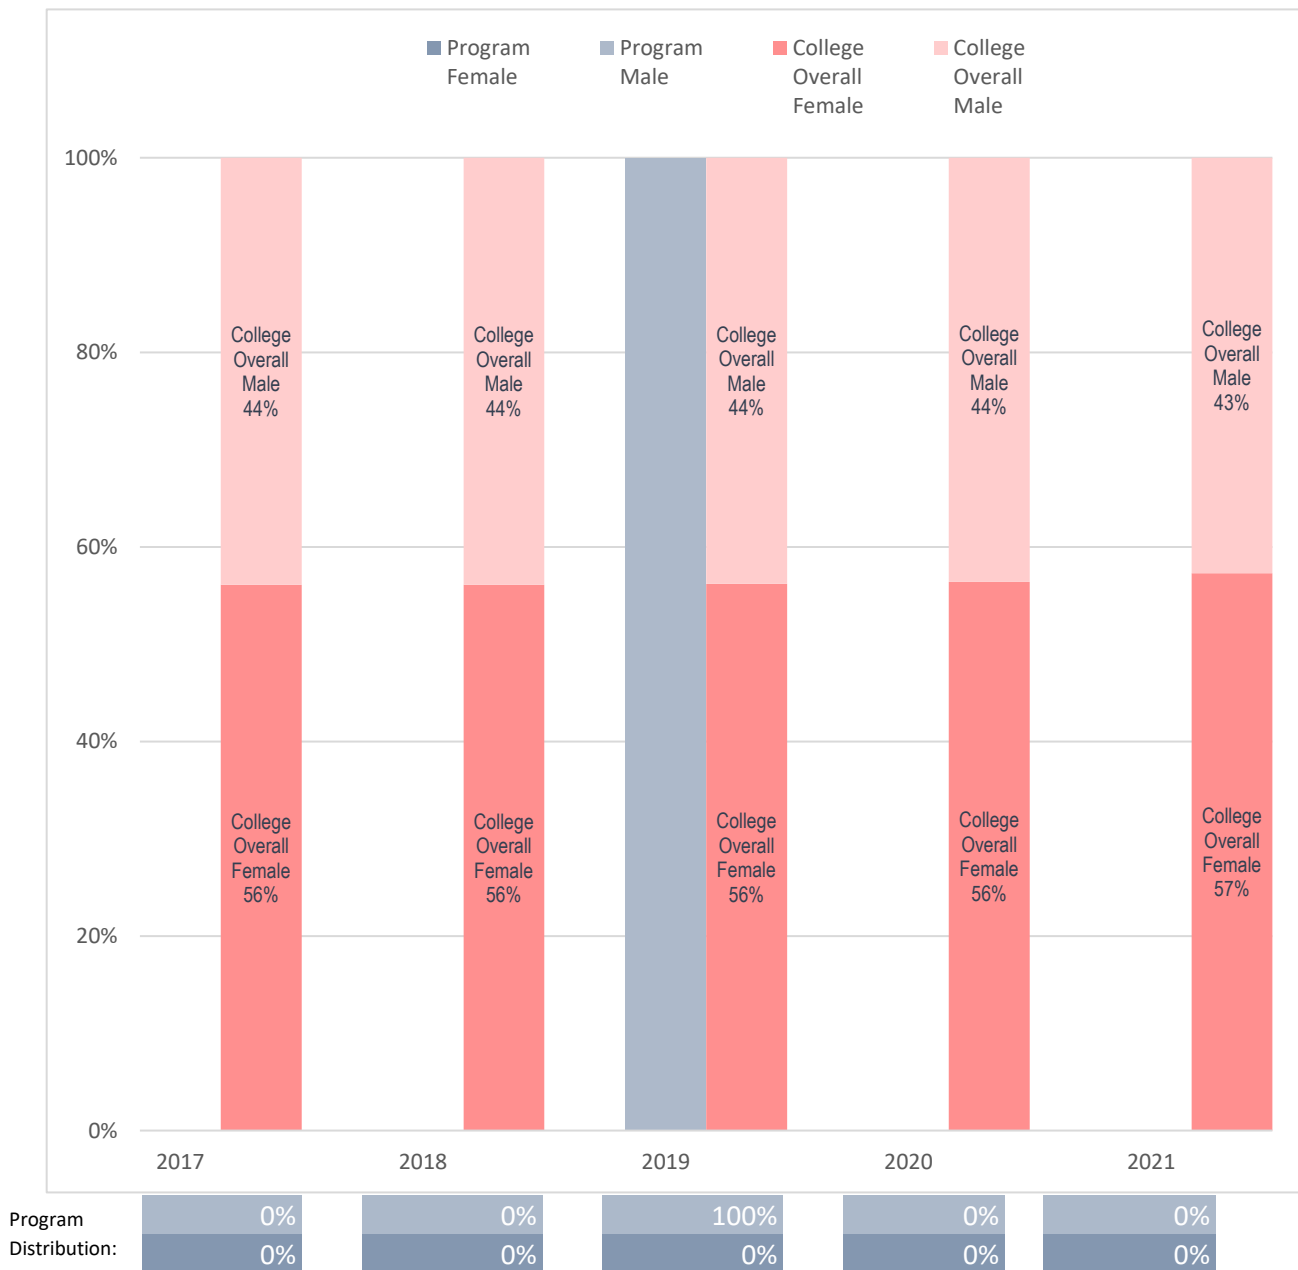

Note: Students counted for this measure were enrolled at Collin during the specified term and are identified based on their declared major in ZogoTech.

Ethnicity Distribution of Enrolled Veterinary Assistant Majors, Compared to Collin College's Overall Student Ethnicity Distribution

Note: Values rounded to the nearest percentage point and may not sum to 100%.

**Collin County Community College District
Program Review 2021 - 2022**

**Ethnicity Distribution of Enrolled Majors,
Compared to Collin College's Overall Student Ethnicity Distribution**

Note: Values rounded to the nearest percentage point and may not sum to 100%.

Sex Distribution of Enrolled Veterinary Assistant Majors, Compared to Collin College's Overall Student Sex Distribution

Note: Values rounded to the nearest percentage point and may not sum to 100%.